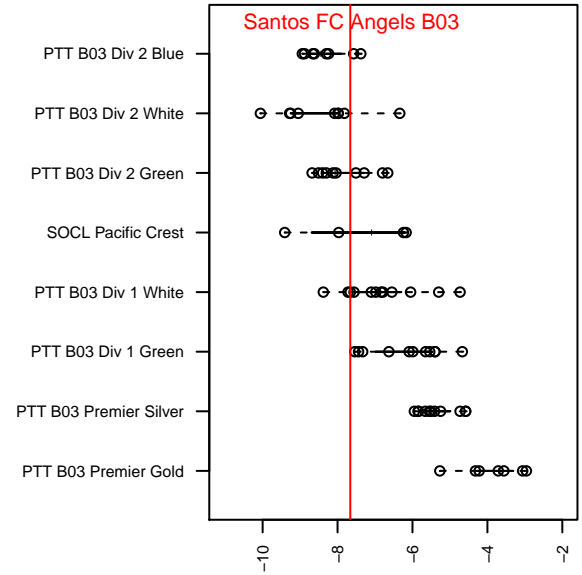

**attack and defense rating
relative to others at age
and all opponents in last 13 months**